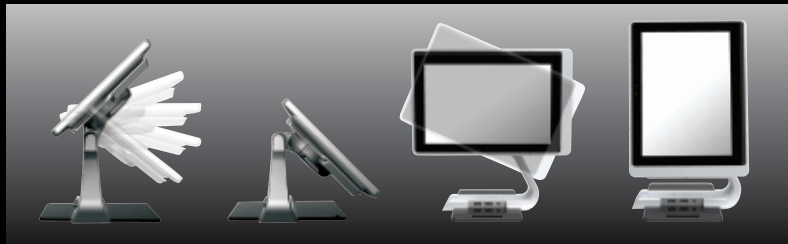

DASH T3

your new standard for mPOS

Customer Facing

Portrait Mode

The DASH/T3 is a 10.1" Windows Tablet PC, designed to provide portability and mobility in many vertical applications. The T3's versatile design offers several integrated device options, such as magnetic stripe reader, smart card reader, biometric reader, and 2D barcode imager. It also offers connectivities to additional devices via its WiFi, Bluetooth, and USB ports.

The T3 offers several mounting options: a standard LP base, an advanced UP base with 2 USB ports, and a wallmount kit. With each mounting option, the T3 can be detached from its dock to provide some mobility.

The UP base allows the T3 to be rotated to either a landscape or a portrait view, to meet the application's requirement. It also allows the T3 to be tilted backwards to face the customers. The UP base comes with 2 USB ports to support additional devices such as printer, barcode scanner, or customer display.